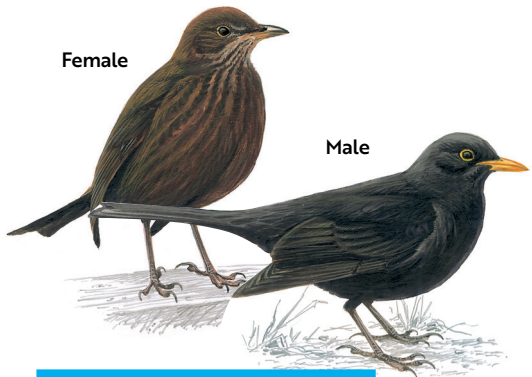

Your how-to-guide and tally chart

**Big Garden
Birdwatch**

24–26 January 2025

Taking part is as easy as 1, 2, 3

- 1** **Count the birds you see in your garden, from your balcony or in your local park for one hour between 24 and 26 January 2025.**
Use the tally boxes on the next page to count and record the birds you spot. Transfer your count to the results form. This chart shows some birds you might see. You may see others, if so record those on the results form too. Where only one bird is shown on the ID Chart, both male and female birds look similar but are not always identical.
- 2** **Following these simple rules makes it easy to count the birds you see.**
Only include birds that land, not those flying over. Count the highest number of each species you see at any one time, otherwise you could count the same bird twice. For example, if you saw a group of eight Starlings but then towards the end of your hour you saw six together, record '8' as your final Starling count.
- 3** **Go online and tell us what you saw at www.rspb.org.uk/birdwatch**
Submitting online is quick and easy and it means we can spend more on saving nature as it reduces our costs. Whatever you saw – even if nothing at all – please tell us. The more results we have, the better the picture will be of how garden birds are faring.
If you are unable to submit your results online, please complete and send us the print-from-home form.

Get ID tips and expert advice

You'll find lots of advice on identifying birds by sight and sound, as well as expert insights into garden wildlife at www.rspb.org.uk/birdwatch

Female

Male

Blackbird

Blue Tit