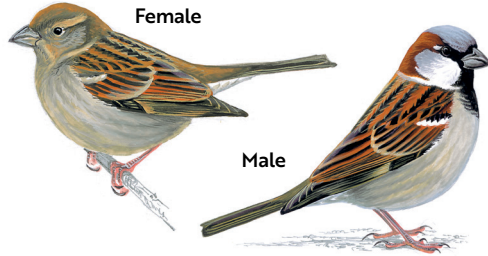

Helping you make your Big Garden Birdwatch count

Get involved on our social channels

Throughout the Big Garden Birdwatch long weekend, you can join in the conversation on our social channels. See what other nature lovers are spotting across the UK and you can upload pics and comments about your Birdwatch. Go to [#BigGardenBirdWatch](https://twitter.com/BigGardenBirdWatch)

Get ID tips and expert advice

You'll find lots of advice on identifying birds by sight and sound, as well as expert insights into garden wildlife at www.rspb.org.uk/birdwatch

Female

Male

Blackbird

Blue Tit

Female

Male

Chaffinch

Coal Tit

Female

Male

House Sparrow

Long-tailed Tit